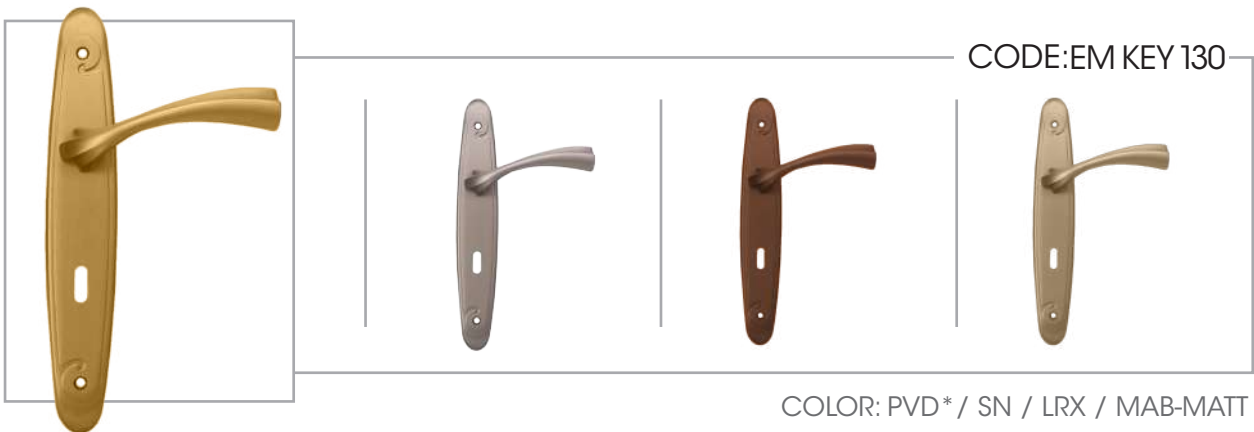

CODE: L200
COLOR: BLACK
SIZE: -

CODE: L100
COLOR: BLACK
SIZE: -

ROOM HANDLES SERIES

Starred items are custom (*)

MADE IN IRAN

COLOR: PVD* / SN / LRX / MAB-MATT

COLOR: PVD* / SN / LRX / MAB-MATT

COLOR: PVD* / SN / LRX / MAB-MATT