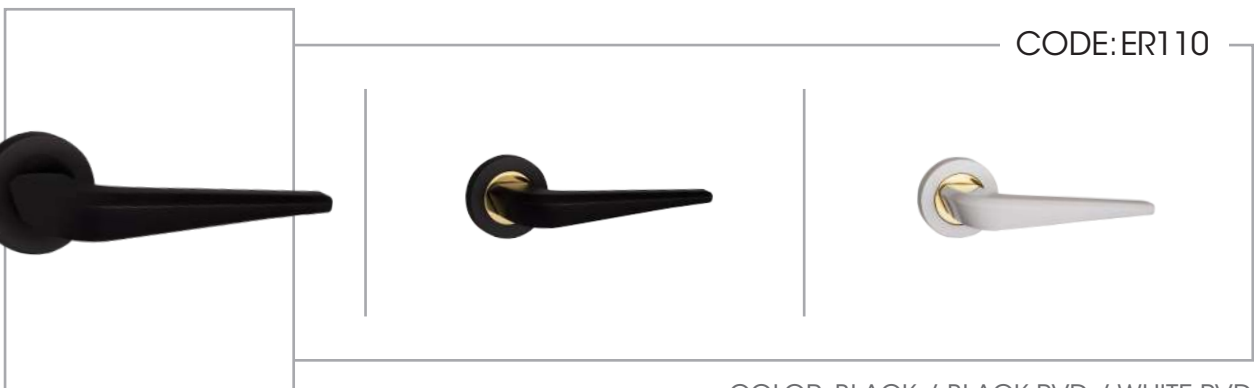

CODE: M200
COLOR: BLACK
SIZE: 150/300
450/600/900

CODE: L100
COLOR: BLACK
SIZE: -

COLOR: BLACK / BLACK-PVD / WHITE-PVD