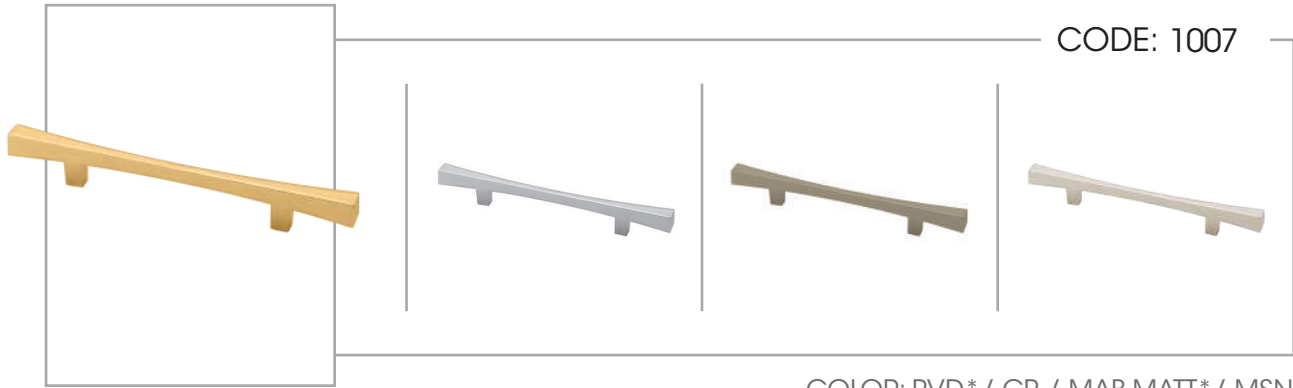

CODE: 1007

COLOR: PVD* / CP / MAB-MATT* / MSN
SIZE:128/192/256/320