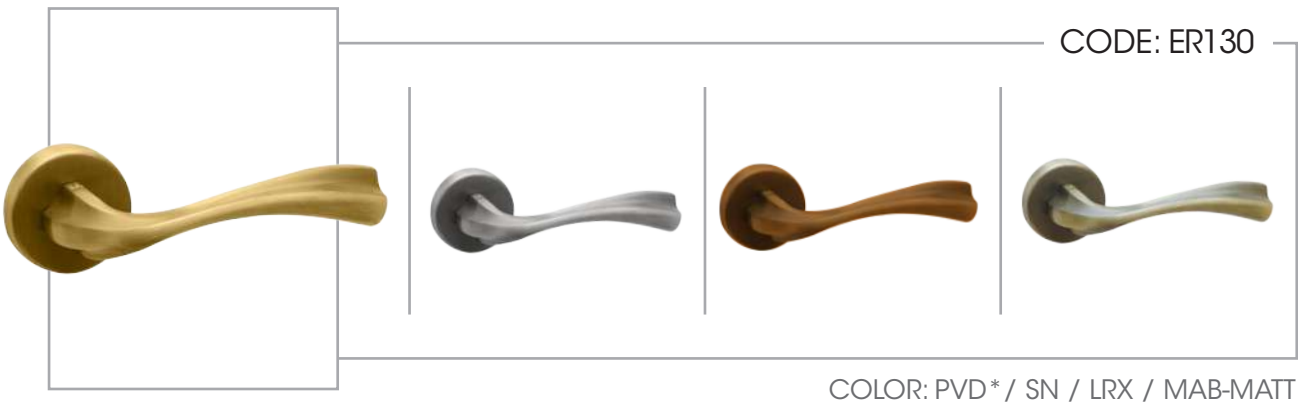

COLOR: PVD* / SN / LRX / MAB-MATT

ECONOMIC SERIES

Starred items are custom (*)

MADE IN IRAN

ECONOMIC PRODUCTS

MADE IN IRAN

COLOR: PVD* / SN / LRX / MAB-MATT

TOUCH OF BEAUTY
& QUALITY