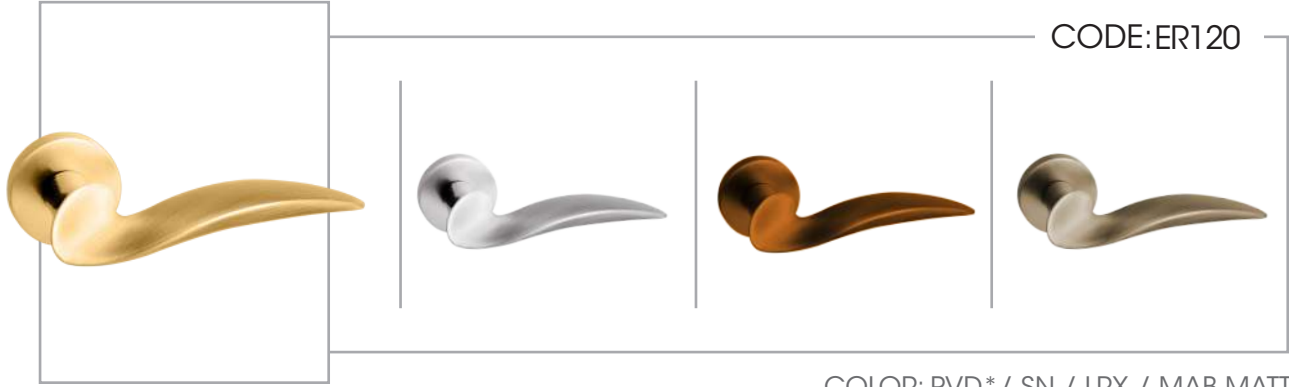

COLOR: PVD* / SN / LRX / MAB-MATT

TOUCH OF BEAUTY
& QUALITY

MADE IN IRAN