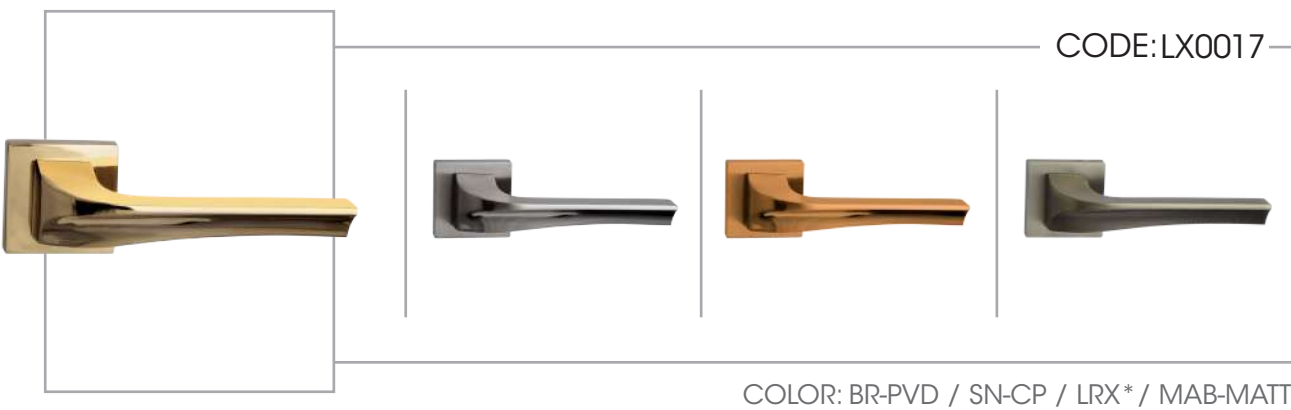

TOUCH OF BEAUTY
& QUALITY

MADE IN IRAN

CODE: PL0018

COLOR: PVD / SN* / LRX / MAB-MATT

CODE: LX0018

COLOR: PVD / SN* / LRX / MAB-MATT

CODE: LX0019

COLOR: PVD / SN* / LRX / MAB-MATT