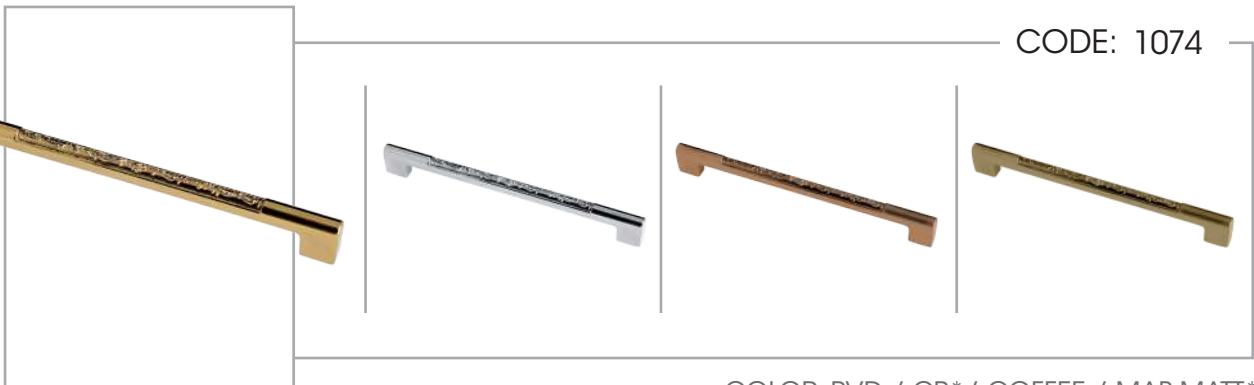

CODE: 1074

COLOR: PVD / CP* / COFFEE / MAB-MATT*
SIZE: 160-192/224-256/288-320