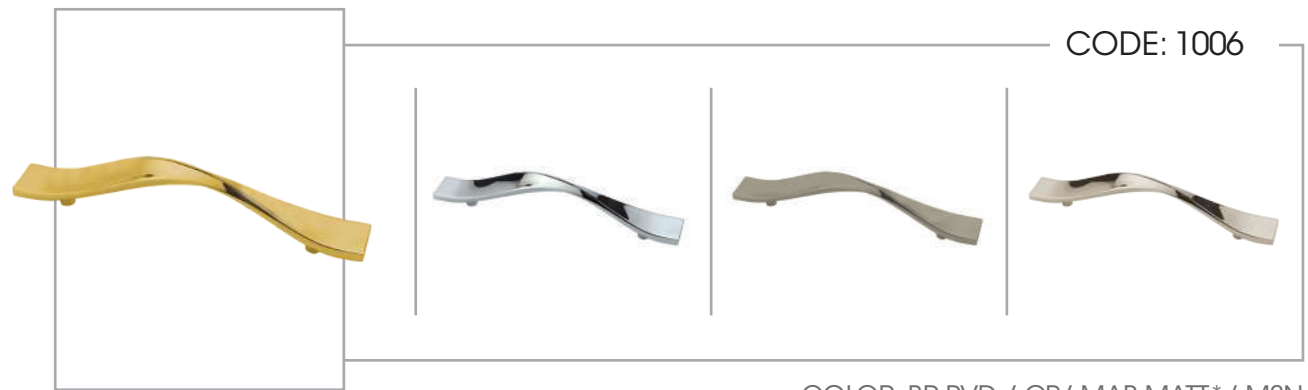

CODE: 1006

COLOR: BR-PVD / CP / MAB-MATT* / MSN
SIZE: 128/192/256/320