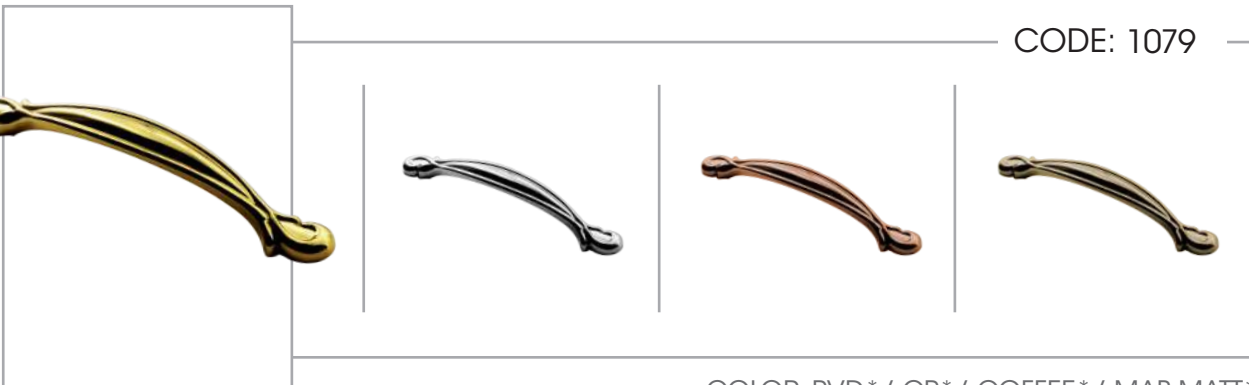

COLOR: PVD / CP* / COFFEE / MAB-MATT*
SIZE:KNOB

CODE: 1077

COLOR: PVD / CP* / COFFEE* / MAB-MATT*
SIZE:96-128/160-192

CODE: 1078

COLOR: PVD* / CP* / COFFEE* / MAB-MATT*
SIZE:96/128

CODE: 1079

COLOR: PVD* / CP* / COFFEE* / MAB-MATT*
SIZE:96/128