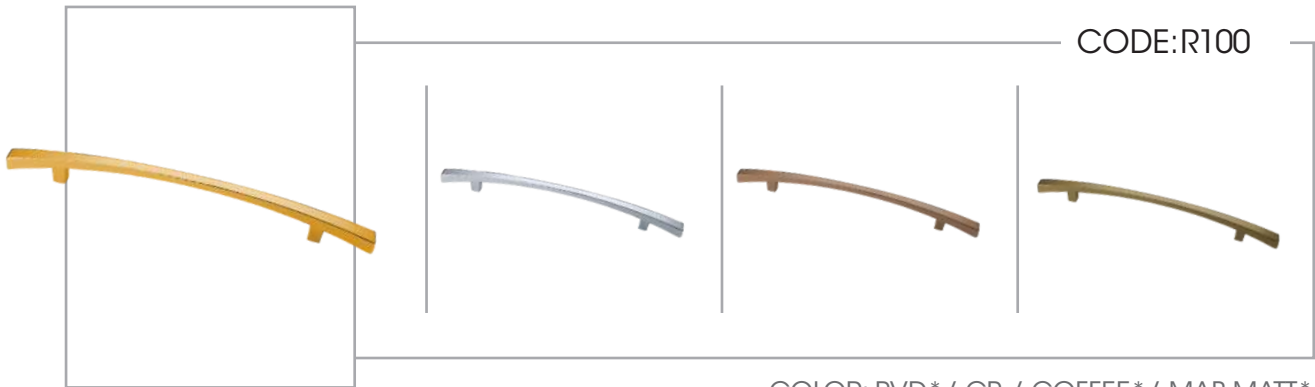

CODE: A400

COLOR: PVD* / CP / COFFEE* / MAB-MATT*
SIZE:128/160/224

CODE: A500

COLOR: PVD* / MSN / CP / COFFEE*
 SIZE: 192/256/320

CODE: A700

COLOR: PVD / CP / COFFEE* / MAB-MATT*
 SIZE: 128/192/256/320

CODE: R100