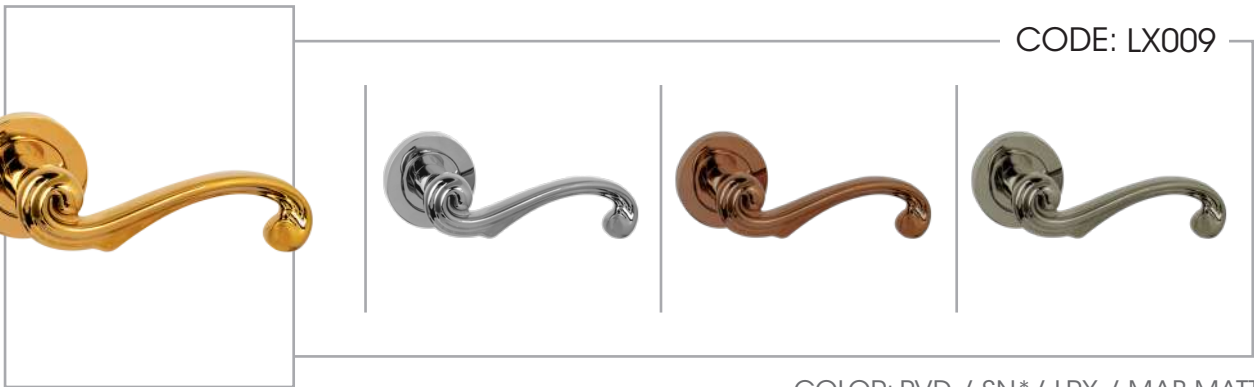

COLOR: PVD / SN* / LRX / MAB-MATT