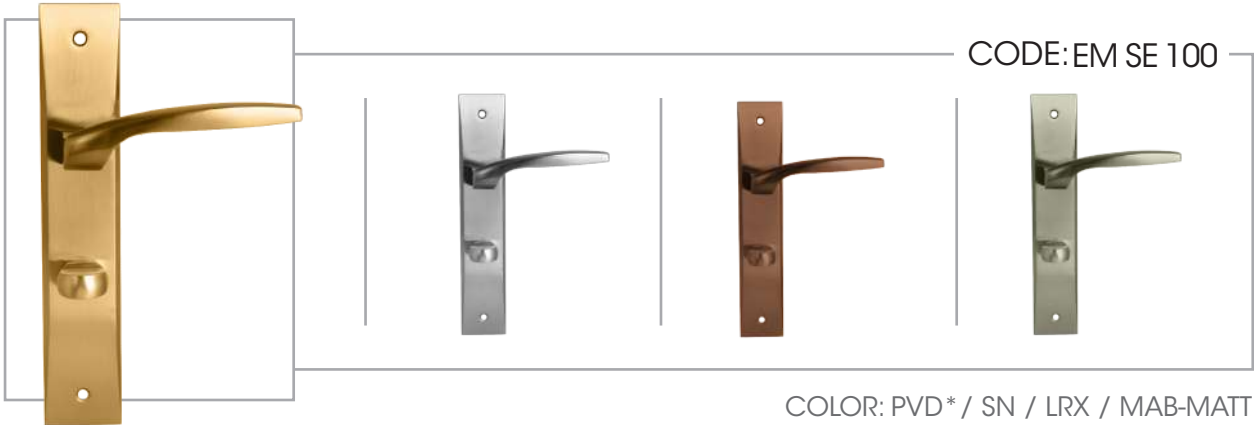

CODE: L200
COLOR: BLACK
SIZE: -

CODE: L100
COLOR: BLACK
SIZE: -

ROOM HANDLES SERIES

Starred items are custom (*)

MADE IN IRAN

COLOR: PVD* / SN / LRX / MAB-MATT

COLOR: PVD* / SN / LRX / MAB-MATT

COLOR: PVD* / SN / LRX / MAB-MATT