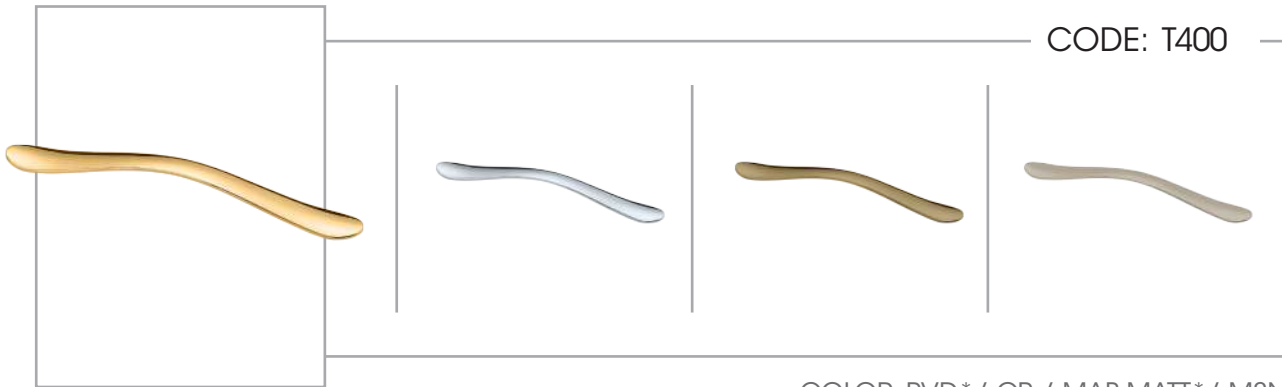

TOUCH OF BEAUTY
& QUALITY

MADE IN IRAN

CODE: S500

COLOR: PVD / CP / COFFEE* / MAB-MATT*
SIZE:160/192/224

CODE: T400

COLOR: PVD* / CP / MAB-MATT* / MSN
SIZE:128/160/192/224

CODE: ZS200

COLOR: PVD* / CP / MAB-MATT / MSN
SIZE:96/160/224