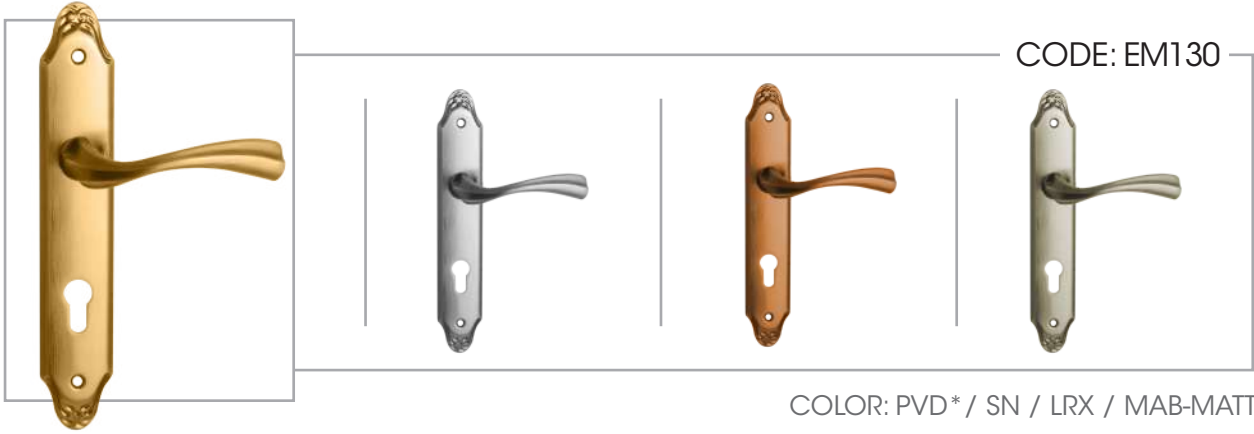

COLOR: PVD* / SN / LRX / MAB-MATT

ECONOMIC SERIES

Starred items are custom (*)

MADE IN IRAN

ECONOMIC PRODUCTS

MADE IN IRAN

COLOR: PVD* / SN / LRX / MAB-MATT

TOUCH OF BEAUTY
& QUALITY