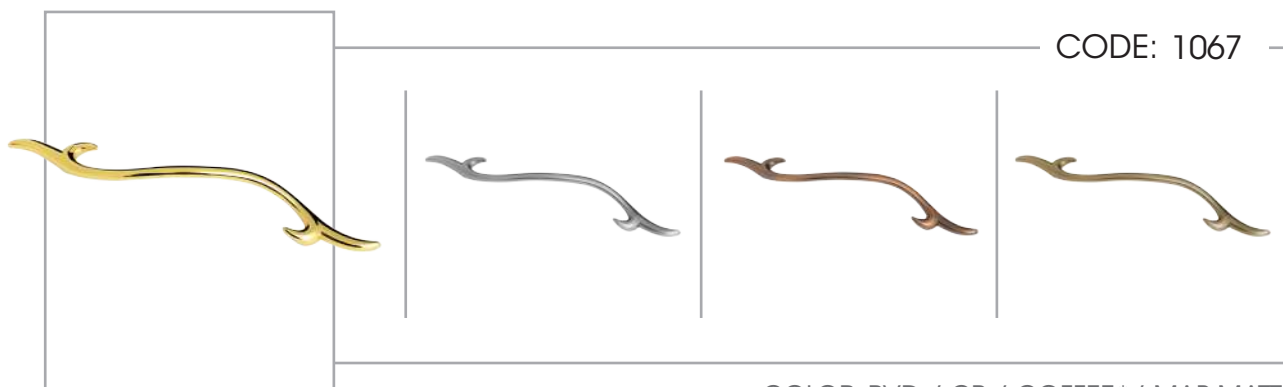

CODE: 1053

COLOR: SAB+RED / COFFEE+RED* / MAB-MATT+RED*
SIZE:128/160

CODE: 1054

COLOR: PVD / COFFEE / MAB-MATT*
SIZE:96/128

CODE: 1055

COLOR: PVD / CP* / COFFEE* / MAB-MATT*
SIZE: 96/128

CODE: 1066

COLOR: PVD / CP / COFFEE* / MAB-MATT*
SIZE: 128/192/256