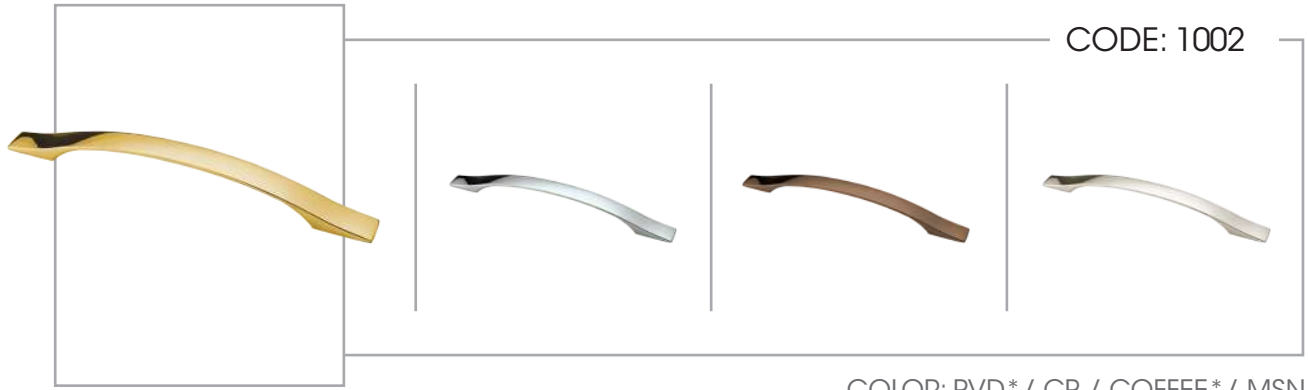

CODE: 1002

COLOR: PVD* / CP / COFFEE* / MSN
SIZE: 128/160/192/256