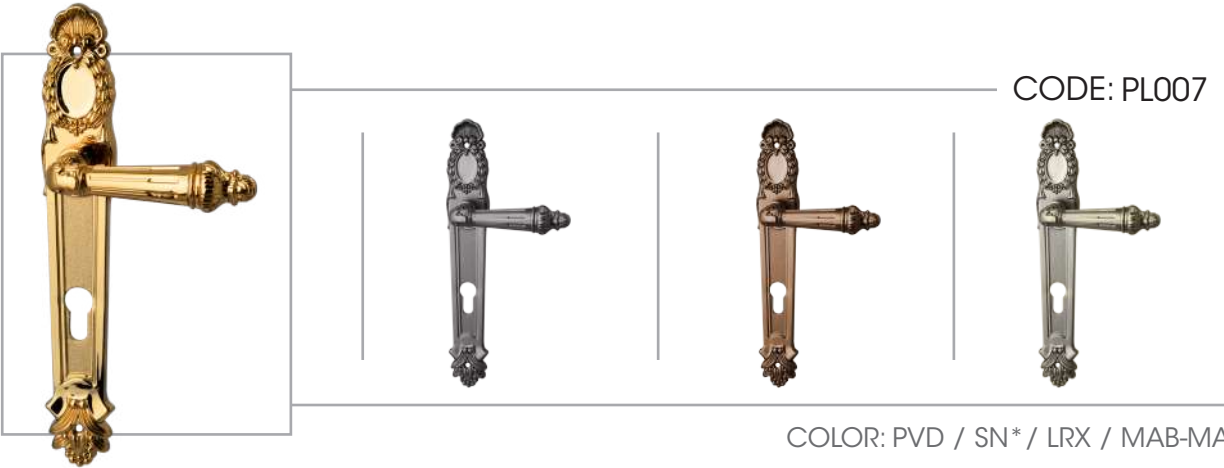

DOOR HANDLES SERIES

Starred items are custom (*)

MADE IN IRAN

CODE: LX005

COLOR: PVD / SN-CP / LRX* / MAB-MATT

CODE: LX006

COLOR: PVD / SN / LRX / MAB-MATT*

CODE: PL007