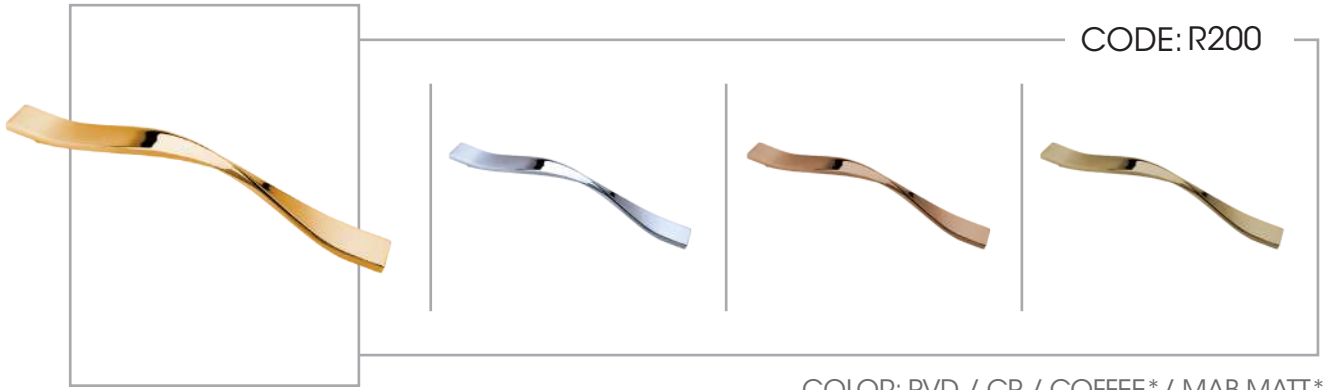

CODE: R200

COLOR: PVD / CP / COFFEE* / MAB-MATT*
SIZE: 128/160/192/224