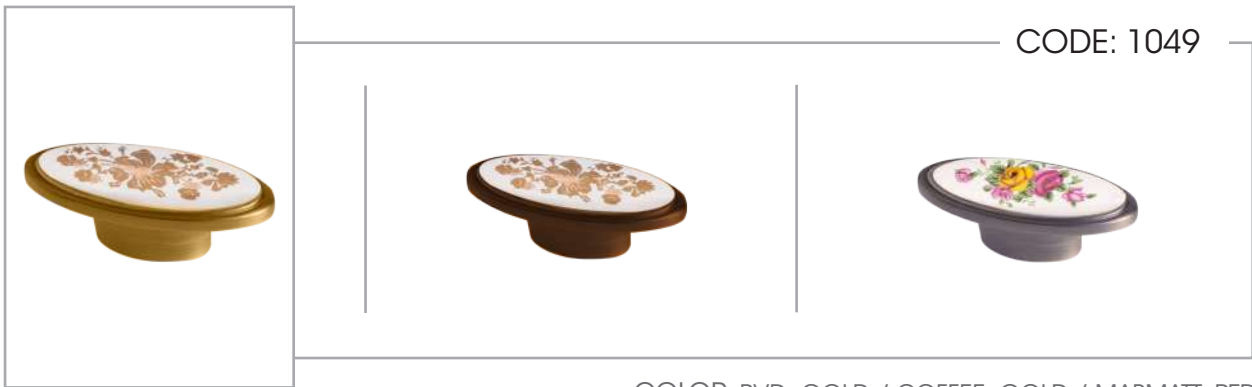

CODE: 1041

COLOR: PVD / CP / MAB-MATT / MSN
SIZE: 128/192/256

CODE: 1042

COLOR: PVD / CP / COFFEE / MAB-MATT*
 SIZE:192/224/256

CODE: 1047

COLOR: PVD / CP / COFFEE* / MAB-MATT*
 SIZE:128/160/192

CODE: 1049

COLOR: PVD+GOLD / COFFEE+GOLD / MABMATT+RED
 SIZE:KNOB