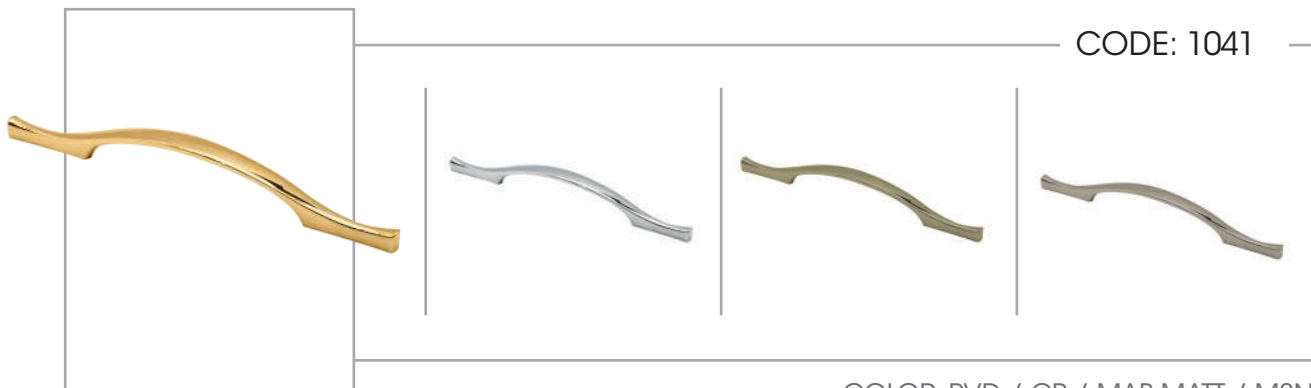

CODE: 1034

COLOR: PVD / CP* / COFFEE / MAB-MATT
 SIZE:128/192

CODE: 1035

COLOR: PVD / MSN* / COFFEE / MAB-MATT
SIZE: 96/160

CODE: 1036

COLOR: PVD / MSN* / COFFEE / MAB-MATT*
SIZE: 128/192

CODE: 1037

COLOR: PVD / CP / COFFEE* / MAB-MATT*
SIZE: 192/256/320