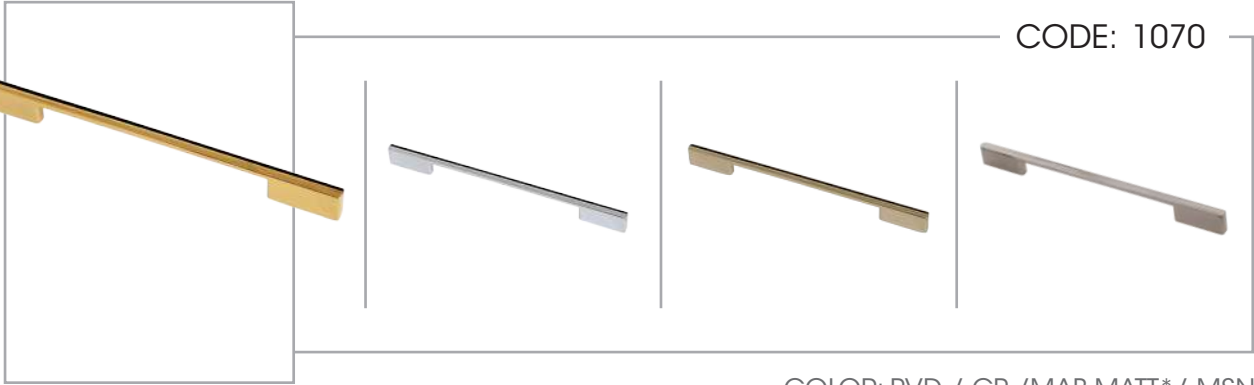

CODE: 1070

COLOR: PVD / CP / MAB-MATT* / MSN
SIZE: 192/256/320