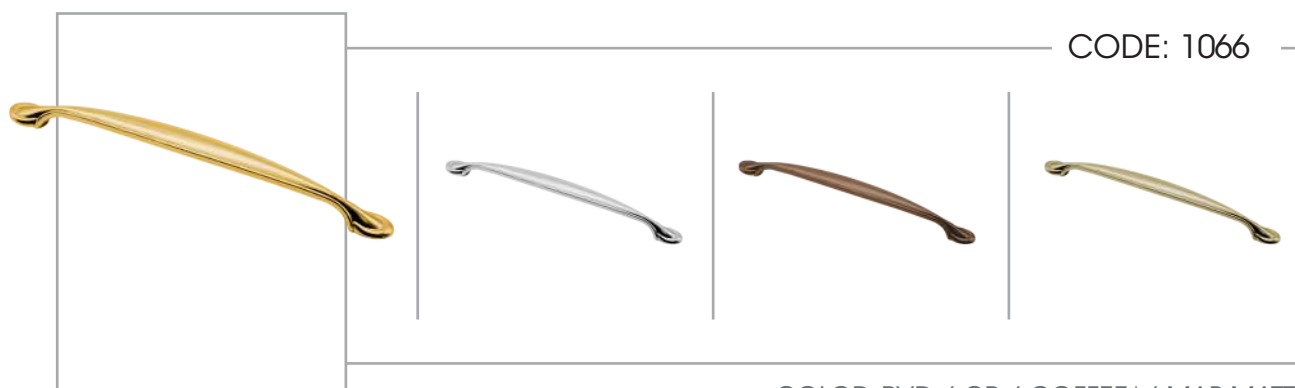

CODE: 1053

COLOR: SAB+RED / COFFEE+RED* / MAB-MATT+RED*
SIZE:128/160

CODE: 1054

COLOR: PVD / COFFEE / MAB-MATT*
SIZE:96/128

CODE: 1055

COLOR: PVD / CP* / COFFEE* / MAB-MATT*
SIZE: 96/128

CODE: 1066

COLOR: PVD / CP / COFFEE* / MAB-MATT*
SIZE: 128/192/256