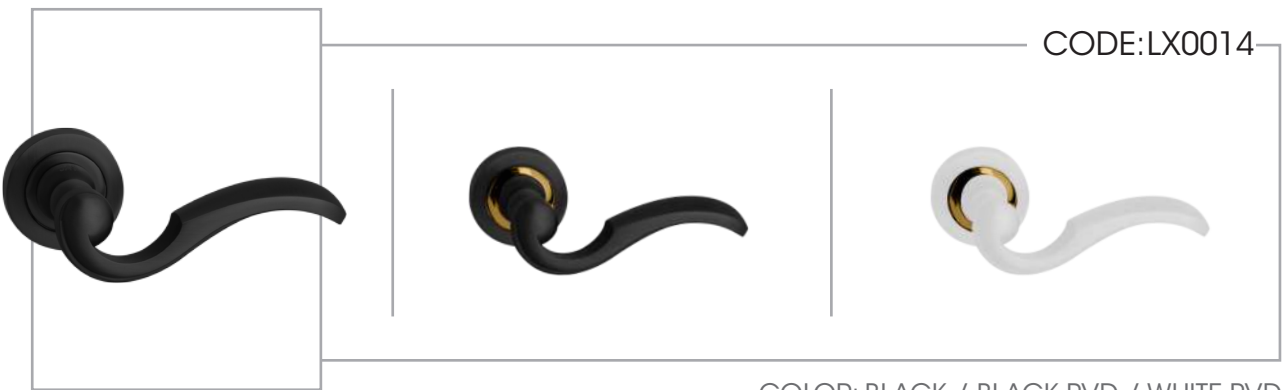

CODE: LX0014

COLOR: BLACK / BLACK-PVD / WHITE-PVD