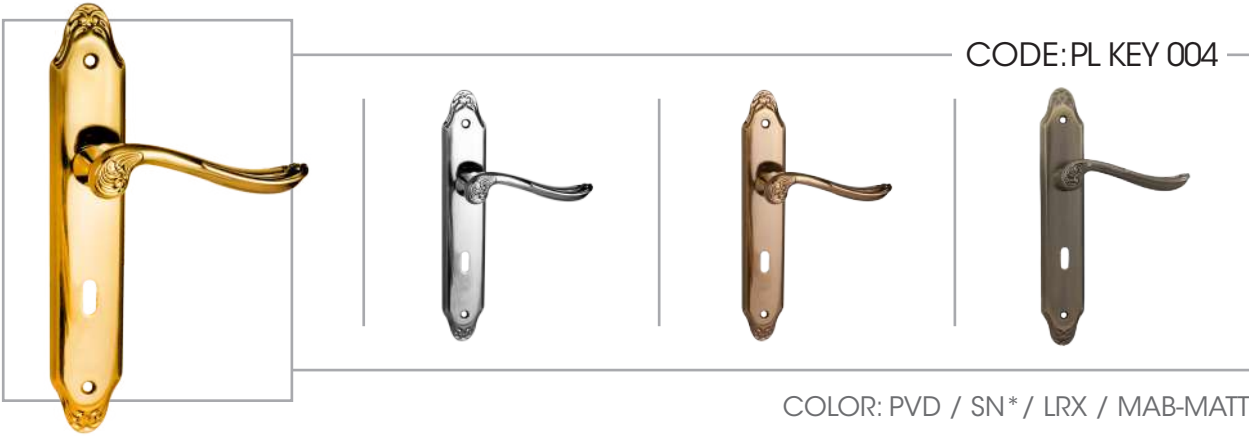

CODE: L200
COLOR: BLACK
SIZE: -

CODE: L100
COLOR: BLACK
SIZE: -

ROOM HANDLES SERIES

Starred items are custom (*)

MADE IN IRAN

COLOR: PVD* / SN / LRX / MAB-MATT

COLOR: PVD* / SN / LRX / MAB-MATT

COLOR: PVD* / SN / LRX / MAB-MATT