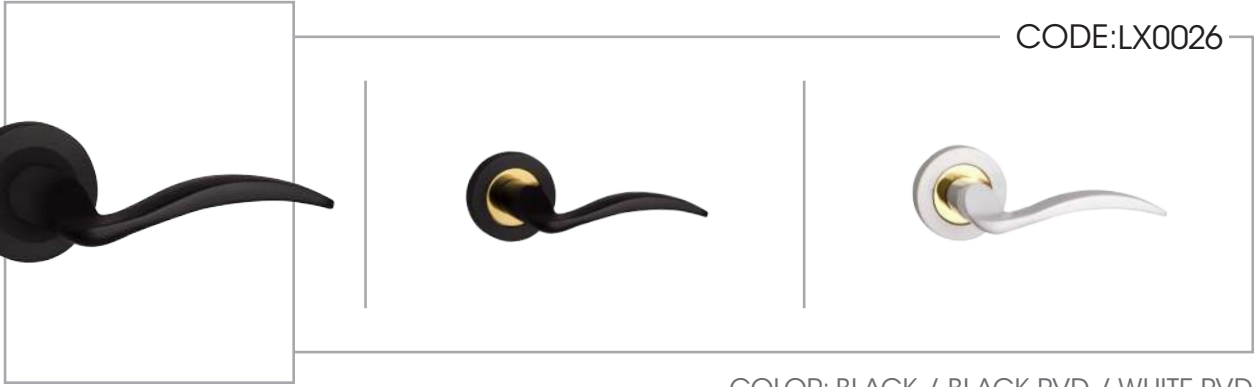

COLOR: BLACK / BLACK-PVD / WHITE-PVD