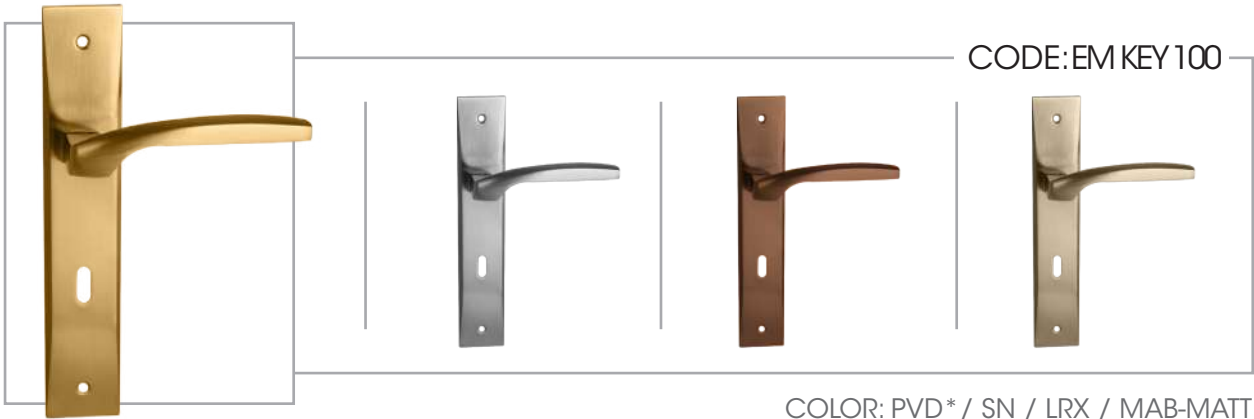

CODE: L200
COLOR: BLACK
SIZE: -

CODE: L100
COLOR: BLACK
SIZE: -

ROOM HANDLES SERIES

Starred items are custom (*)

MADE IN IRAN

COLOR: PVD* / SN / LRX / MAB-MATT

COLOR: PVD* / SN / LRX / MAB-MATT

COLOR: PVD* / SN / LRX / MAB-MATT