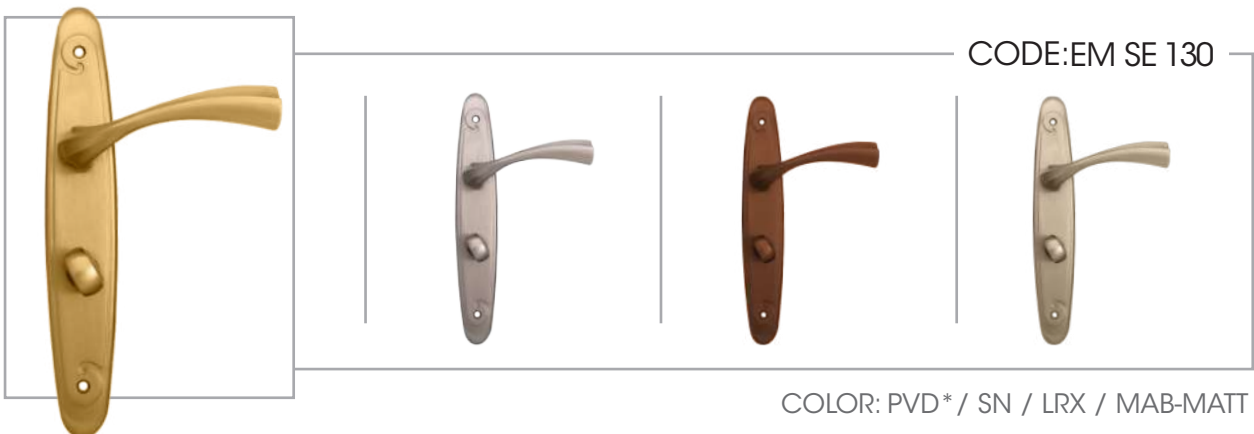

CODE: L200
COLOR: BLACK
SIZE: -

CODE: L100
COLOR: BLACK
SIZE: -

ROOM HANDLES SERIES

Starred items are custom (*)

MADE IN IRAN

COLOR: PVD* / SN / LRX / MAB-MATT

COLOR: PVD* / SN / LRX / MAB-MATT

COLOR: PVD* / SN / LRX / MAB-MATT