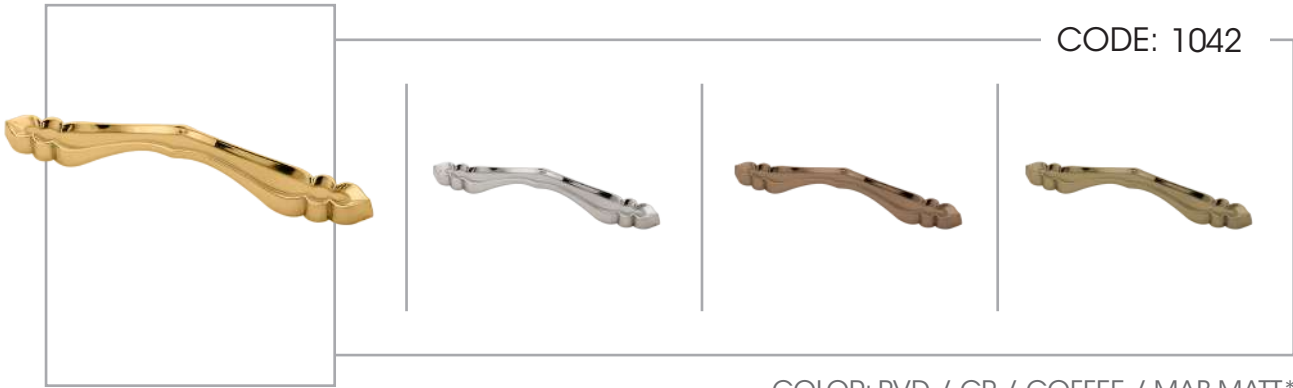

CODE: 1042

COLOR: PVD / CP / COFFEE / MAB-MATT*
SIZE:192/224/256