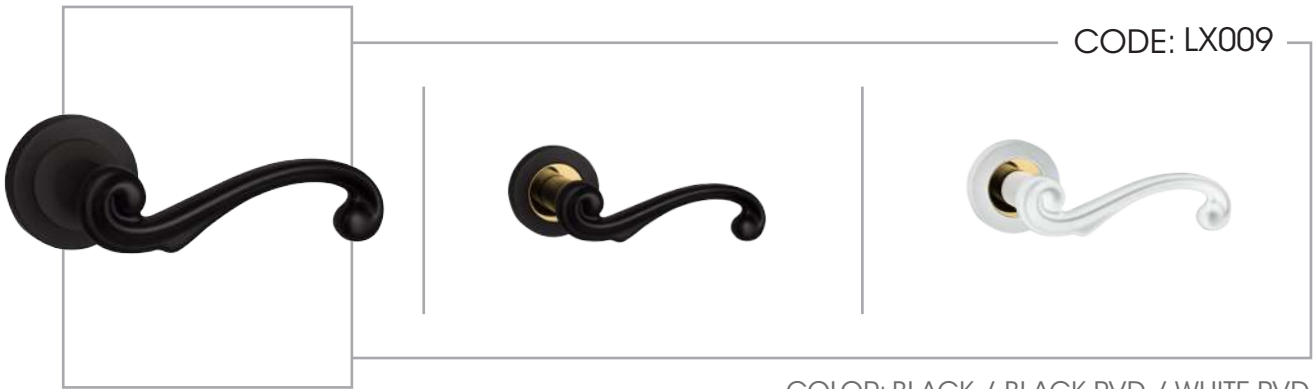

MADE IN IRAN

BLACK & WHITE
SERIES

MADE IN IRAN

CODE: LX005

COLOR: BLACK / BLACK-PVD / WHITE-PVD

CODE: LX006

COLOR: BLACK / WHITE

CODE: LX009