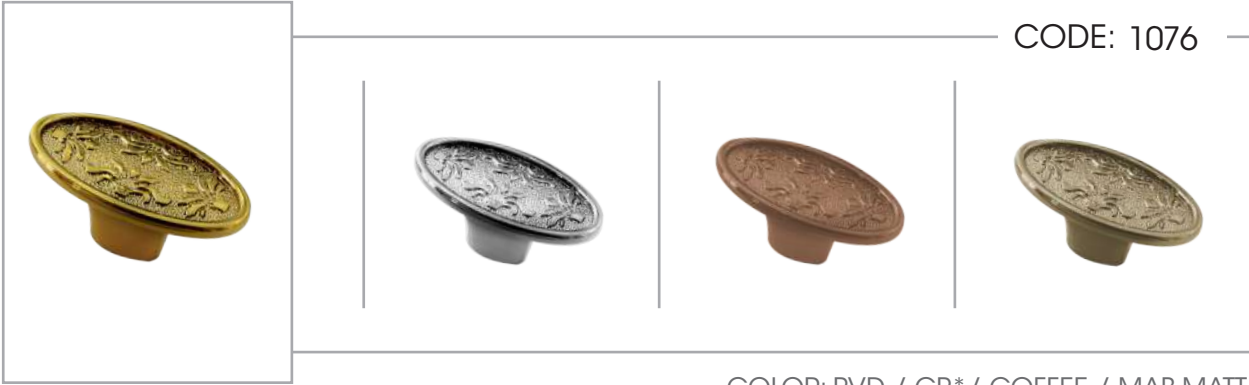

COLOR: PVD / CP / COFFEE* / MAB-MATT*
SIZE: 192/256/320

CODE: 1074

COLOR: PVD / CP* / COFFEE / MAB-MATT*
SIZE: 160-192/224-256/288-320

CODE: 1076

COLOR: PVD* / CP* / COFFEE* / MAB-MATT*
SIZE: 128

CODE: 1076