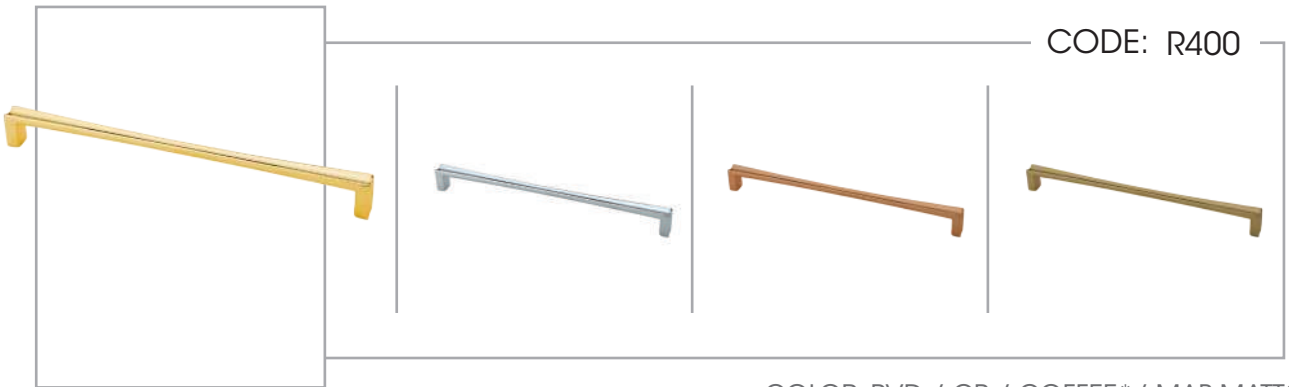

CODE: R400

COLOR: PVD / CP / COFFEE* / MAB-MATT*
SIZE: 160/192/224/256