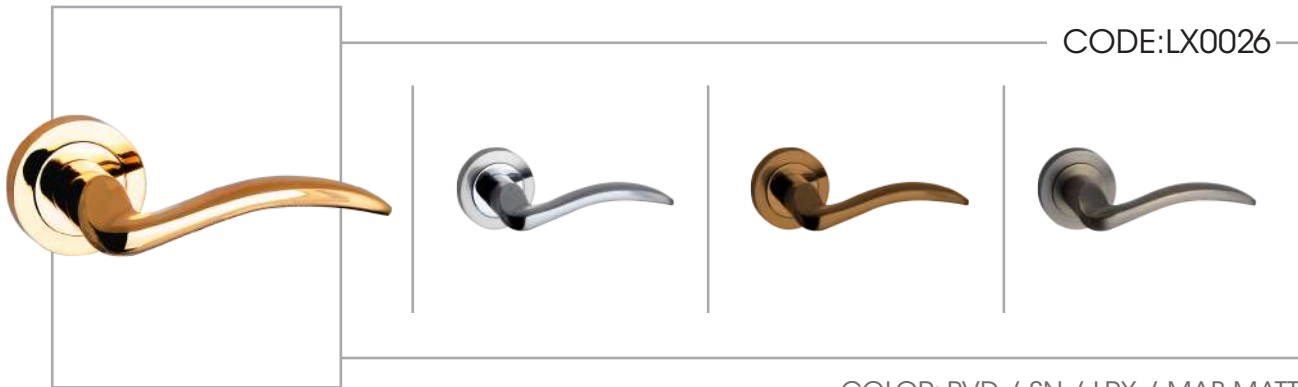

CODE:LX0023

COLOR: PVD / SN* / LRX / MAB-MATT

COLOR: PVD* / SN / LRX / MAB-MATT

COLOR: PVD* / SN* / LRX / MAB-MATT

COLOR: PVD / SN / LRX / MAB-MATT

TOUCH OF BEAUTY
& QUALITY

MADE IN IRAN

10 YEARS
GUARANTEE