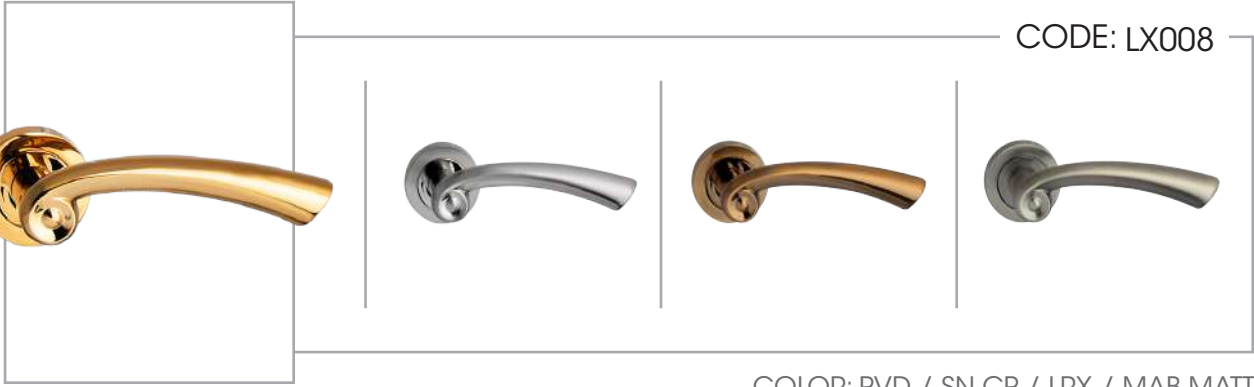

COLOR: PVD / SN-CP / LRX / MAB-MATT