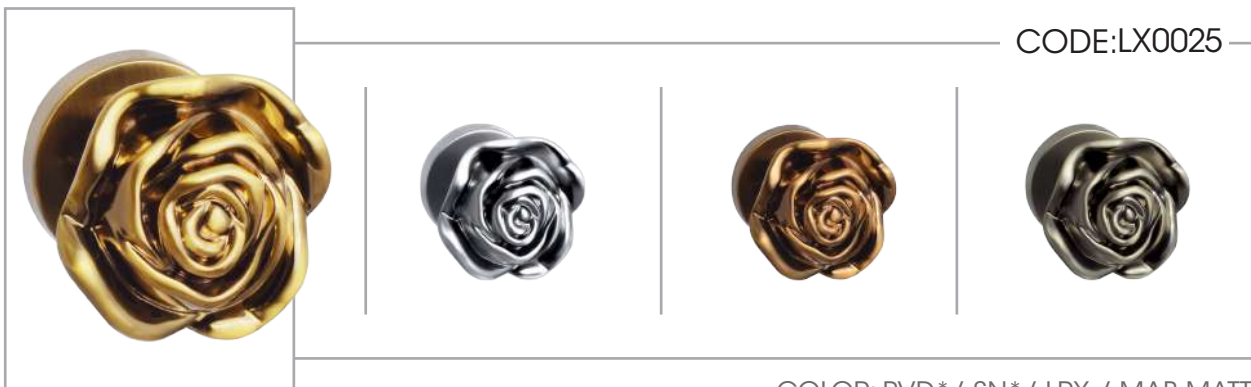

COLOR: PVD* / SN* / LRX / MAB-MATT