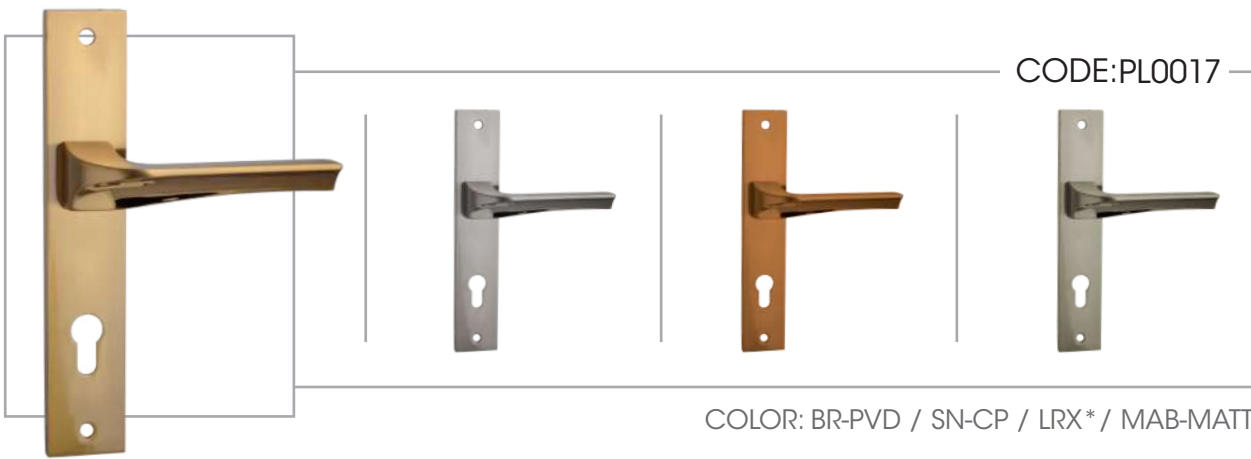

TOUCH OF BEAUTY
& QUALITY

MADE IN IRAN

CODE: PL0018

COLOR: PVD / SN* / LRX / MAB-MATT

CODE: LX0018

COLOR: PVD / SN* / LRX / MAB-MATT

CODE: LX0019

COLOR: PVD / SN* / LRX / MAB-MATT