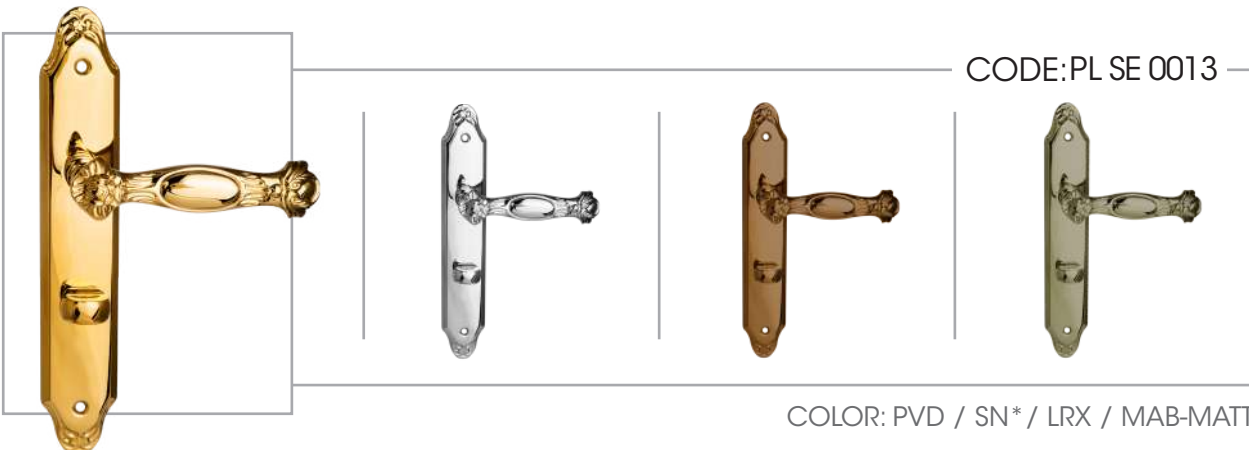

CODE: L200
COLOR: BLACK
SIZE: -

CODE: L100
COLOR: BLACK
SIZE: -

ROOM HANDLES SERIES

Starred items are custom (*)

MADE IN IRAN

COLOR: PVD* / SN / LRX / MAB-MATT

COLOR: PVD* / SN / LRX / MAB-MATT

COLOR: PVD* / SN / LRX / MAB-MATT