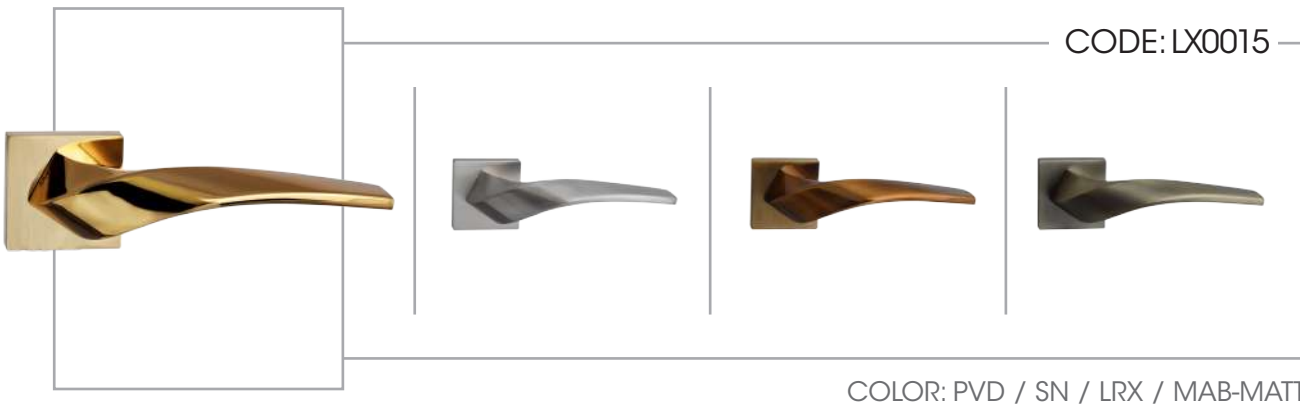

TOUCH OF BEAUTY
& QUALITY

MADE IN IRAN

CODE: PL0018

COLOR: PVD / SN* / LRX / MAB-MATT

CODE: LX0018

COLOR: PVD / SN* / LRX / MAB-MATT

CODE: LX0019

COLOR: PVD / SN* / LRX / MAB-MATT