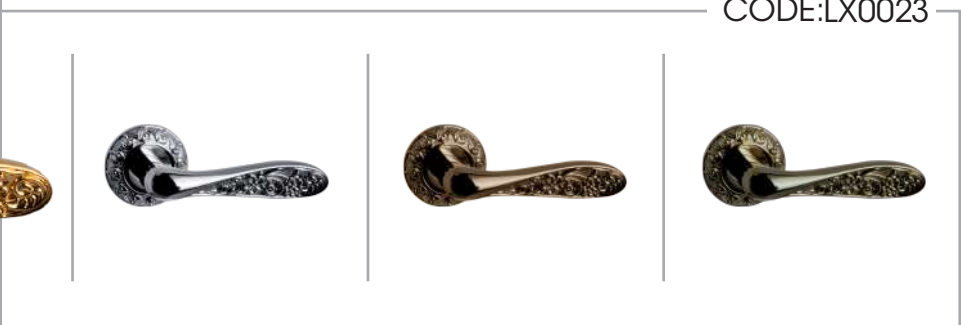

10 YEARS
GUARANTEE

MADE IN IRAN

CODE:PL0022

COLOR: PVD / SN* / LRX / MAB-MATT

CODE:LX0022

COLOR: PVD / SN* / LRX / MAB-MATT

CODE:PL0023

COLOR: PVD / SN* / LRX / MAB-MATT