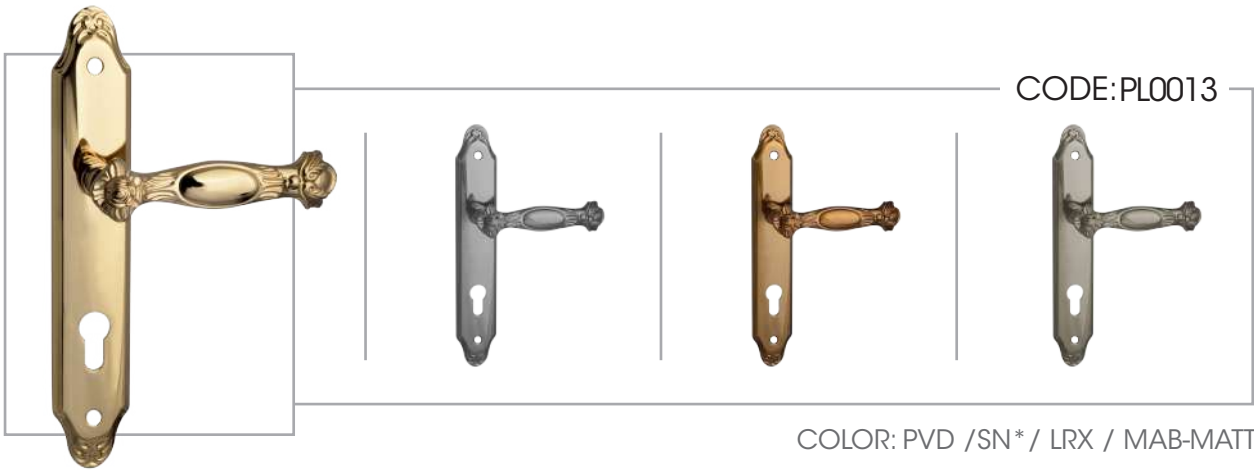

TOUCH OF BEAUTY
& QUALITY

MADE IN IRAN

CODE: PL0018

COLOR: PVD / SN* / LRX / MAB-MATT

CODE: LX0018

COLOR: PVD / SN* / LRX / MAB-MATT

CODE: LX0019

COLOR: PVD / SN* / LRX / MAB-MATT