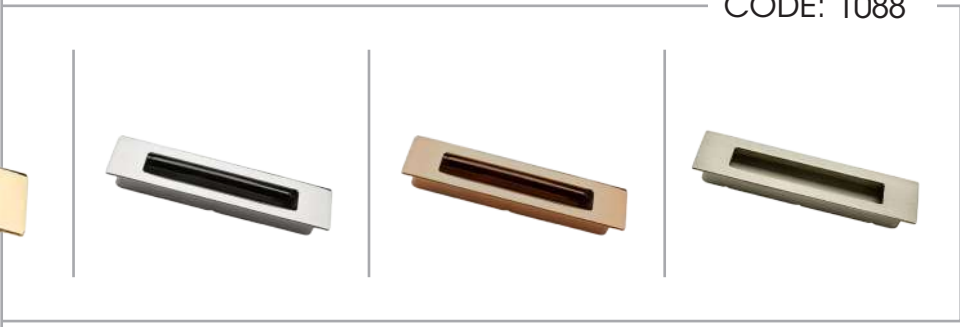

CODE: 1088

COLOR: PVD / CP / COFFEE / MAB-MATT
SIZE:—