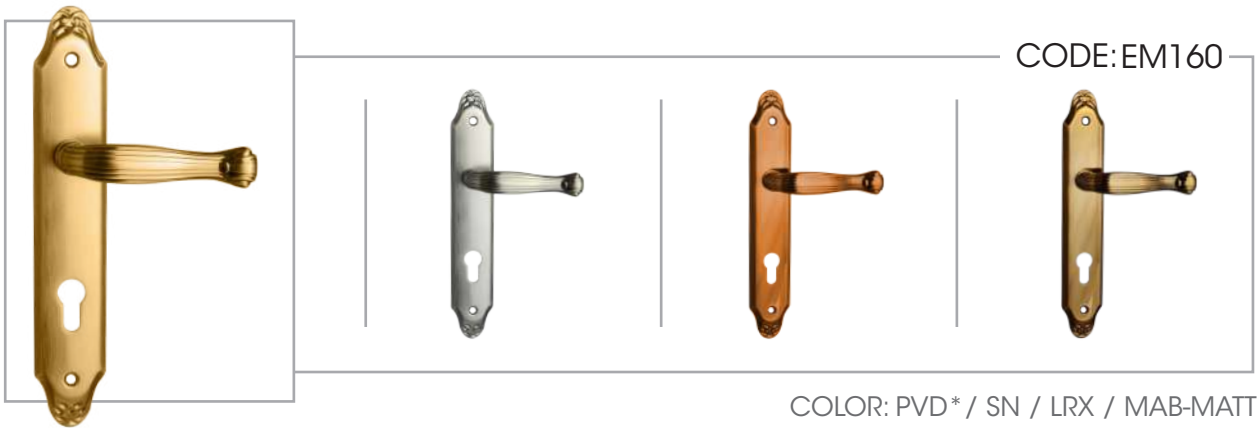

COLOR: PVD* / SN / LRX / MAB-MATT

ECONOMIC SERIES

Starred items are custom (*)

MADE IN IRAN

ECONOMIC PRODUCTS

MADE IN IRAN

COLOR: PVD* / SN / LRX / MAB-MATT

TOUCH OF BEAUTY
& QUALITY