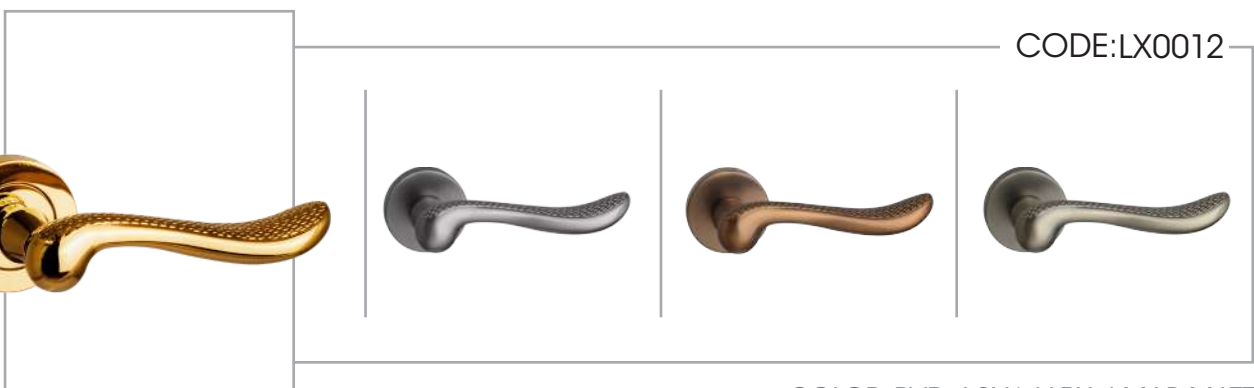

COLOR: PVD / SN* / LRX / MAB-MATT