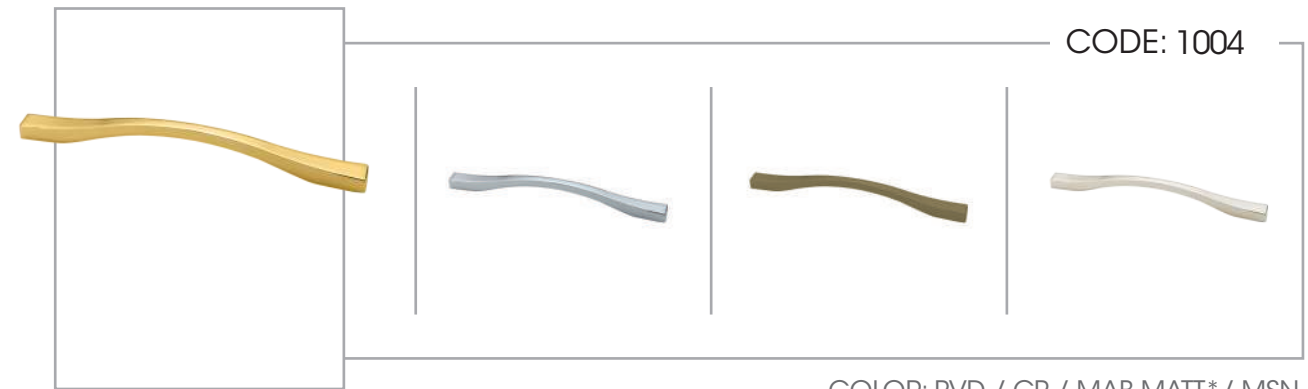

CABINET HANDLES SERIES

Starred items are custom (*)

MADE IN IRAN

CODE: 1002

COLOR: PVD* / CP / COFFEE* / MSN
SIZE: 128/160/192/256

CODE: 1004

COLOR: PVD / CP / MAB-MATT* / MSN
SIZE: 128/192/256

CODE: 1005