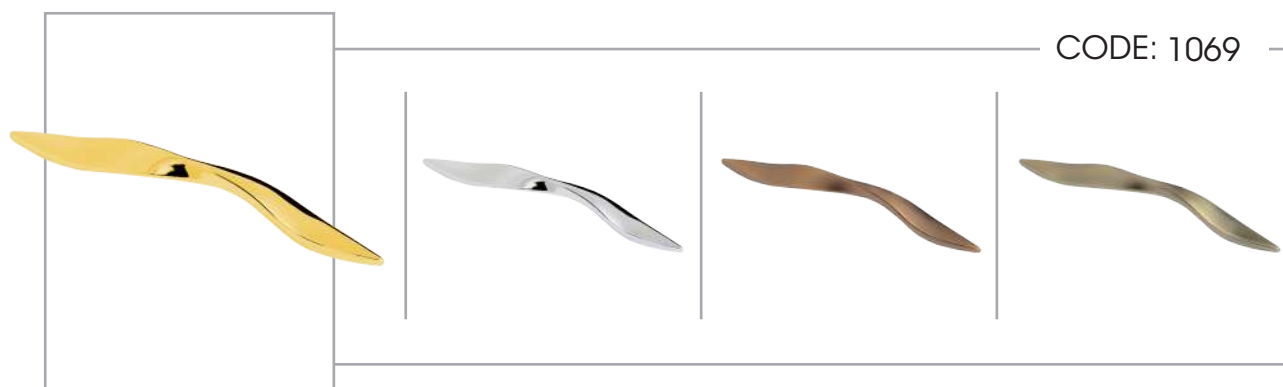

CODE: 1069

COLOR: PVD / CP / COFFEE* / MAB-MATT*
SIZE: 160/192/224/256