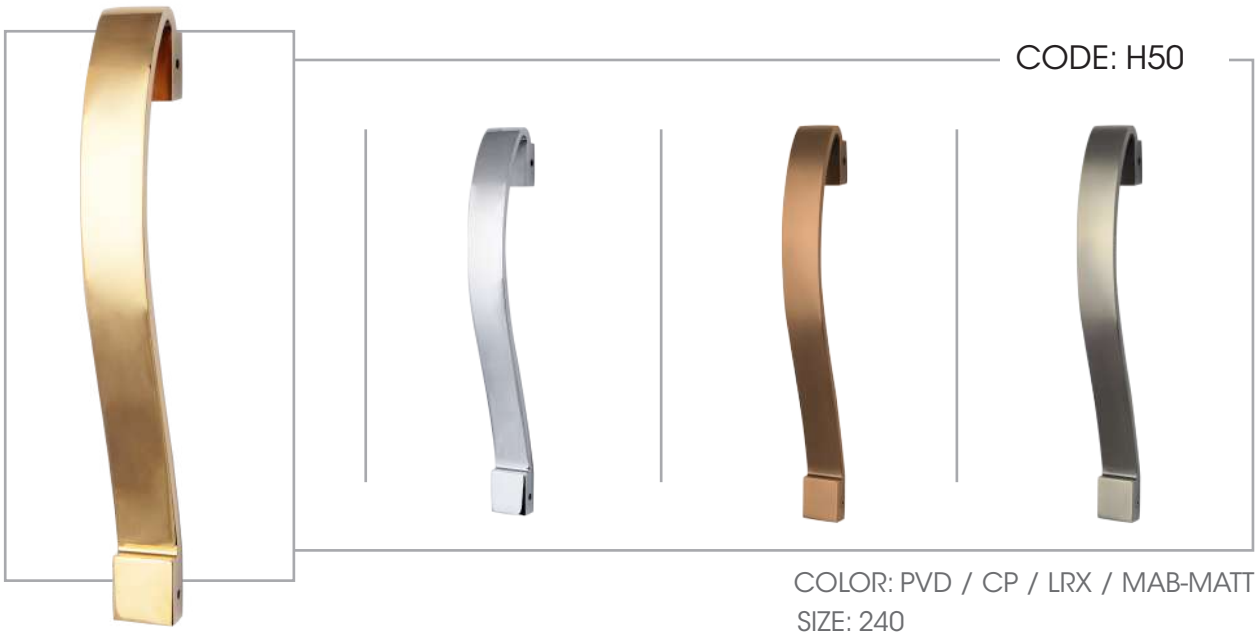

MADE IN IRAN

PULL HANDLES SERIES

Starred items are custom (*)

MADE IN IRAN

COLOR: PVD / SN / CP / LRX* / MAB-MATT
SIZE: 250

COLOR: PVD* / SN / CP* / LRX / MAB-MATT
SIZE: 250

COLOR: PVD / CP / LRX / MAB-MATT
SIZE: 240