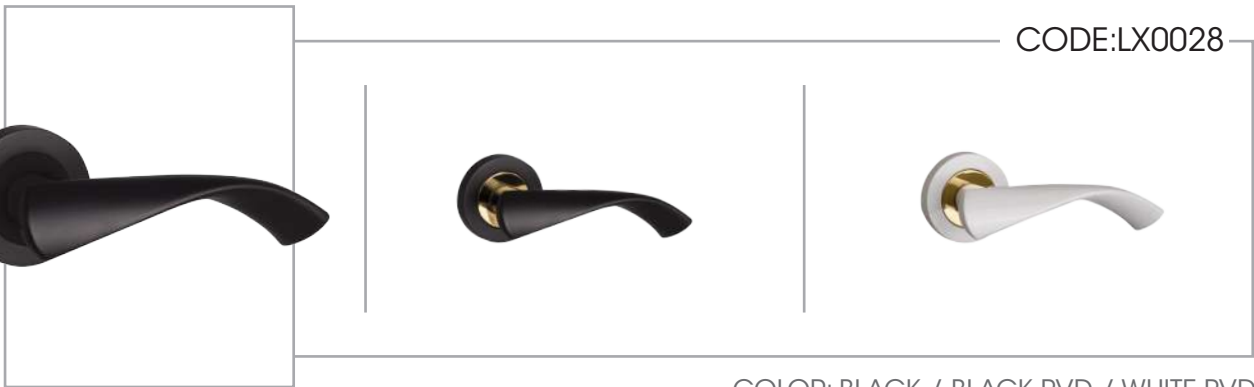

COLOR: BLACK / BLACK-PVD / WHITE-PVD