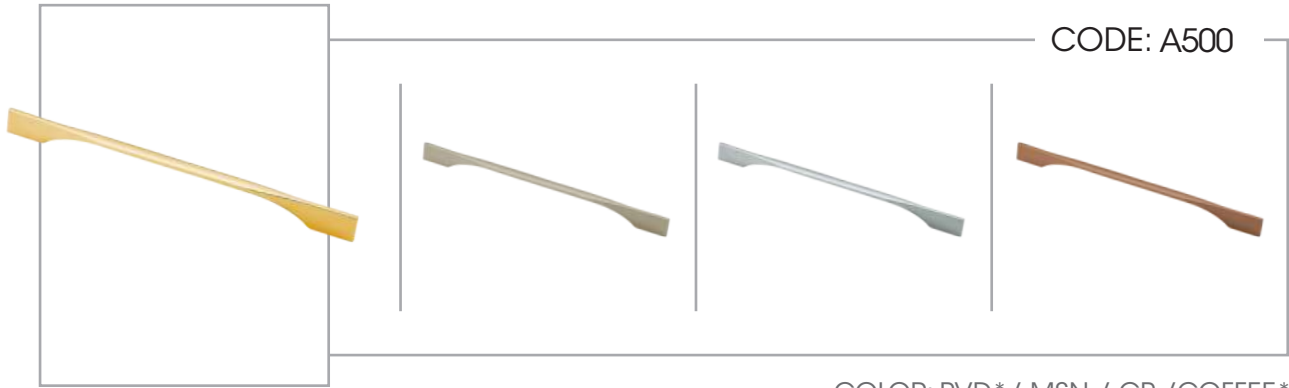

CODE: A500

COLOR: PVD* / MSN / CP / COFFEE*
SIZE: 192/256/320