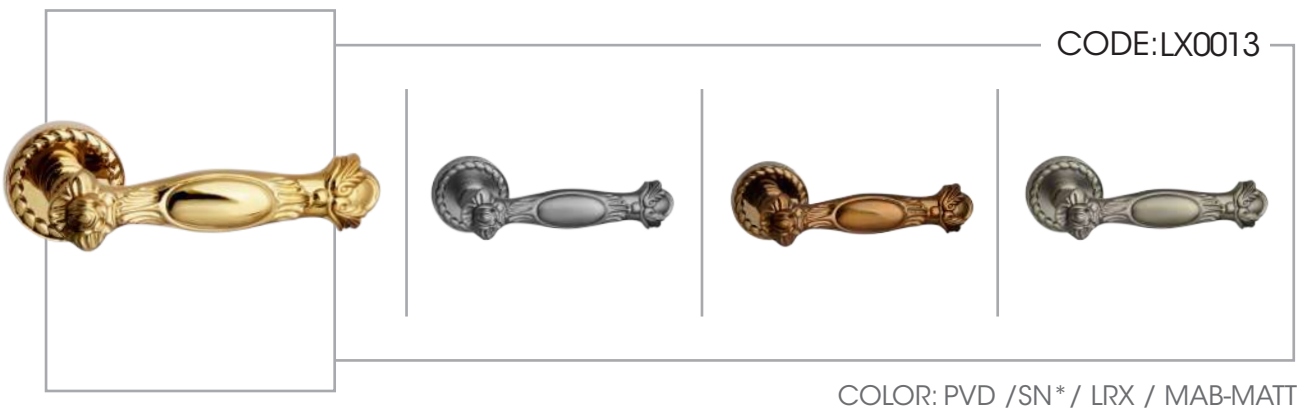

TOUCH OF BEAUTY
& QUALITY

MADE IN IRAN

CODE: PL0018

COLOR: PVD / SN* / LRX / MAB-MATT

CODE: LX0018

COLOR: PVD / SN* / LRX / MAB-MATT

CODE: LX0019

COLOR: PVD / SN* / LRX / MAB-MATT