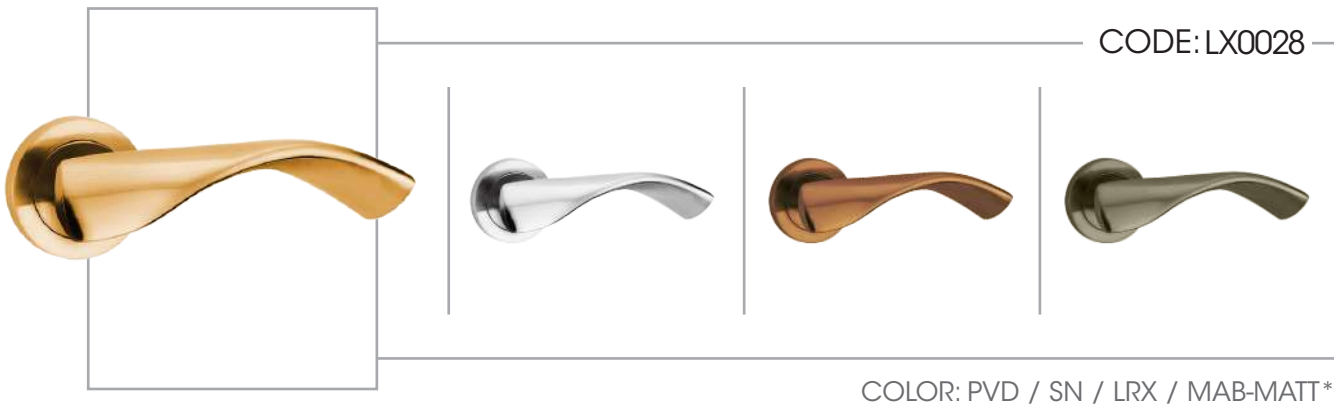

CODE:LX0023

COLOR: PVD / SN* / LRX / MAB-MATT

COLOR: PVD* / SN / LRX / MAB-MATT

COLOR: PVD* / SN* / LRX / MAB-MATT

COLOR: PVD / SN / LRX / MAB-MATT

TOUCH OF BEAUTY
& QUALITY

MADE IN IRAN

10 YEARS
GUARANTEE