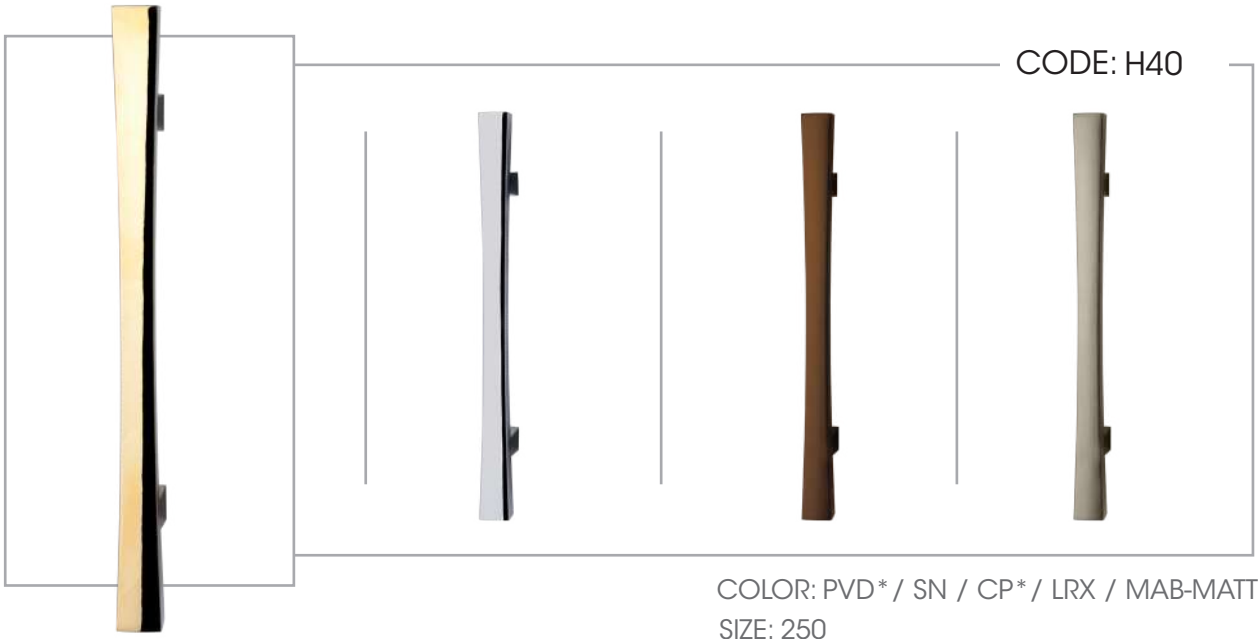

MADE IN IRAN

PULL HANDLES SERIES

Starred items are custom (*)

MADE IN IRAN

COLOR: PVD / SN / CP / LRX* / MAB-MATT
SIZE: 250

COLOR: PVD* / SN / CP* / LRX / MAB-MATT
SIZE: 250

COLOR: PVD / CP / LRX / MAB-MATT
SIZE: 240