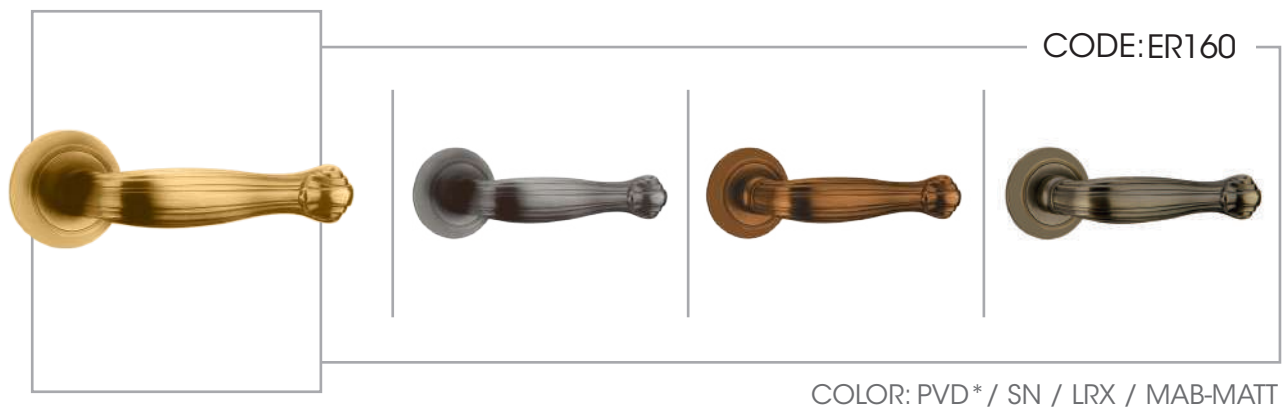

COLOR: PVD* / SN / LRX / MAB-MATT

ECONOMIC SERIES

Starred items are custom (*)

MADE IN IRAN

ECONOMIC PRODUCTS

MADE IN IRAN

COLOR: PVD* / SN / LRX / MAB-MATT

TOUCH OF BEAUTY
& QUALITY