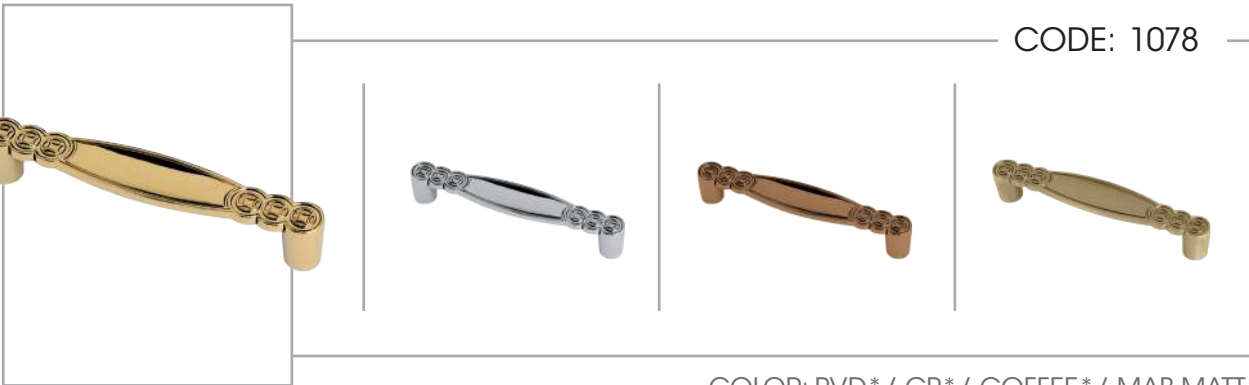

CODE: 1078

COLOR: PVD* / CP* / COFFEE* / MAB-MATT*
SIZE:96/128