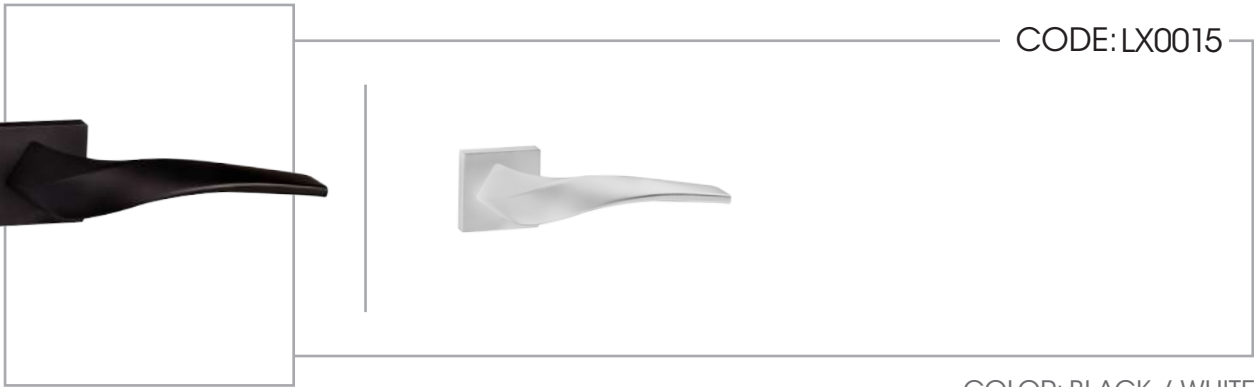

COLOR: BLACK / WHITE